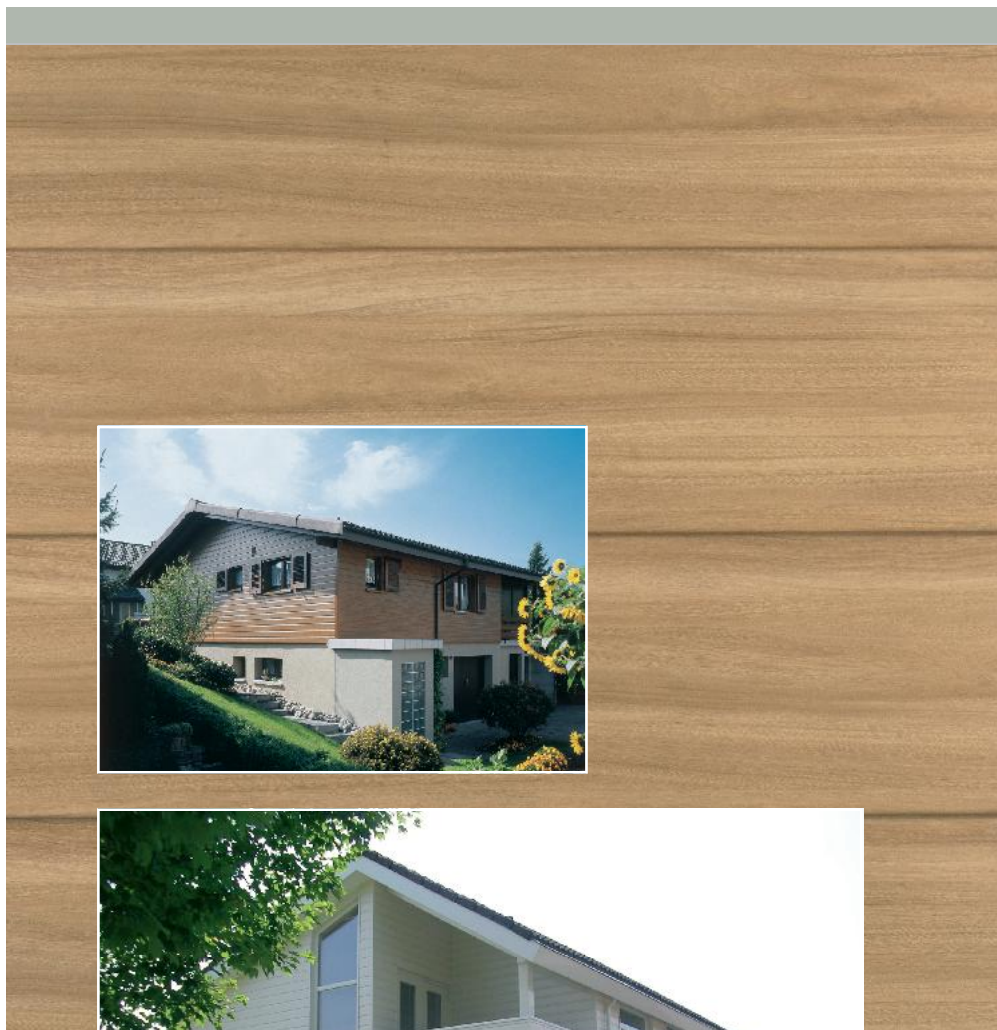

A SURTECO COMPANY

FACADE SYSTEMS

Great looks - great benefits

vinylPlus®

vinyPlus[®]

Trend profile with natural look

vinyPlus façade profiles are made from high-quality plastic materials and coated with a UV-resistant Renolit foil which has proven itself in exterior use. The maintenance free facade ensures durability without regular painting. It provides buildings with a perfect driving rain and weathering resistance.

vinyPlus facades are suitable, for example, for cladding of complete houses or details such as gable ends, soffits, barge boards, garages and much more.

- Attractive look
- With UV-resistant Renolit foil
- Colour versions equivalent to timber and to RAL
- High impact resistance
- Curtain-type and back ventilated
- Horizontal, vertical and diagonal installation possible
- Easy to install
- Can be installed quickly, cleanly and at low cost
- No maintenance and follow-up costs
- Makes painting superfluous
- Washable
- European building class E acc. to DIN EN 13501-1
- 10 year product warranty

No more painting

Curtain-type and back ventilated **vinyPlus** façades are not only optically attractive but are also optimal in a constructional physical sense.

Standard colours (special colours available to order)

are available in all standard colours.
(special colours available to order)

Façade profile 6000 x 150 mm (length x visible width)

Due to the printing process colour deviations against the original may occur.