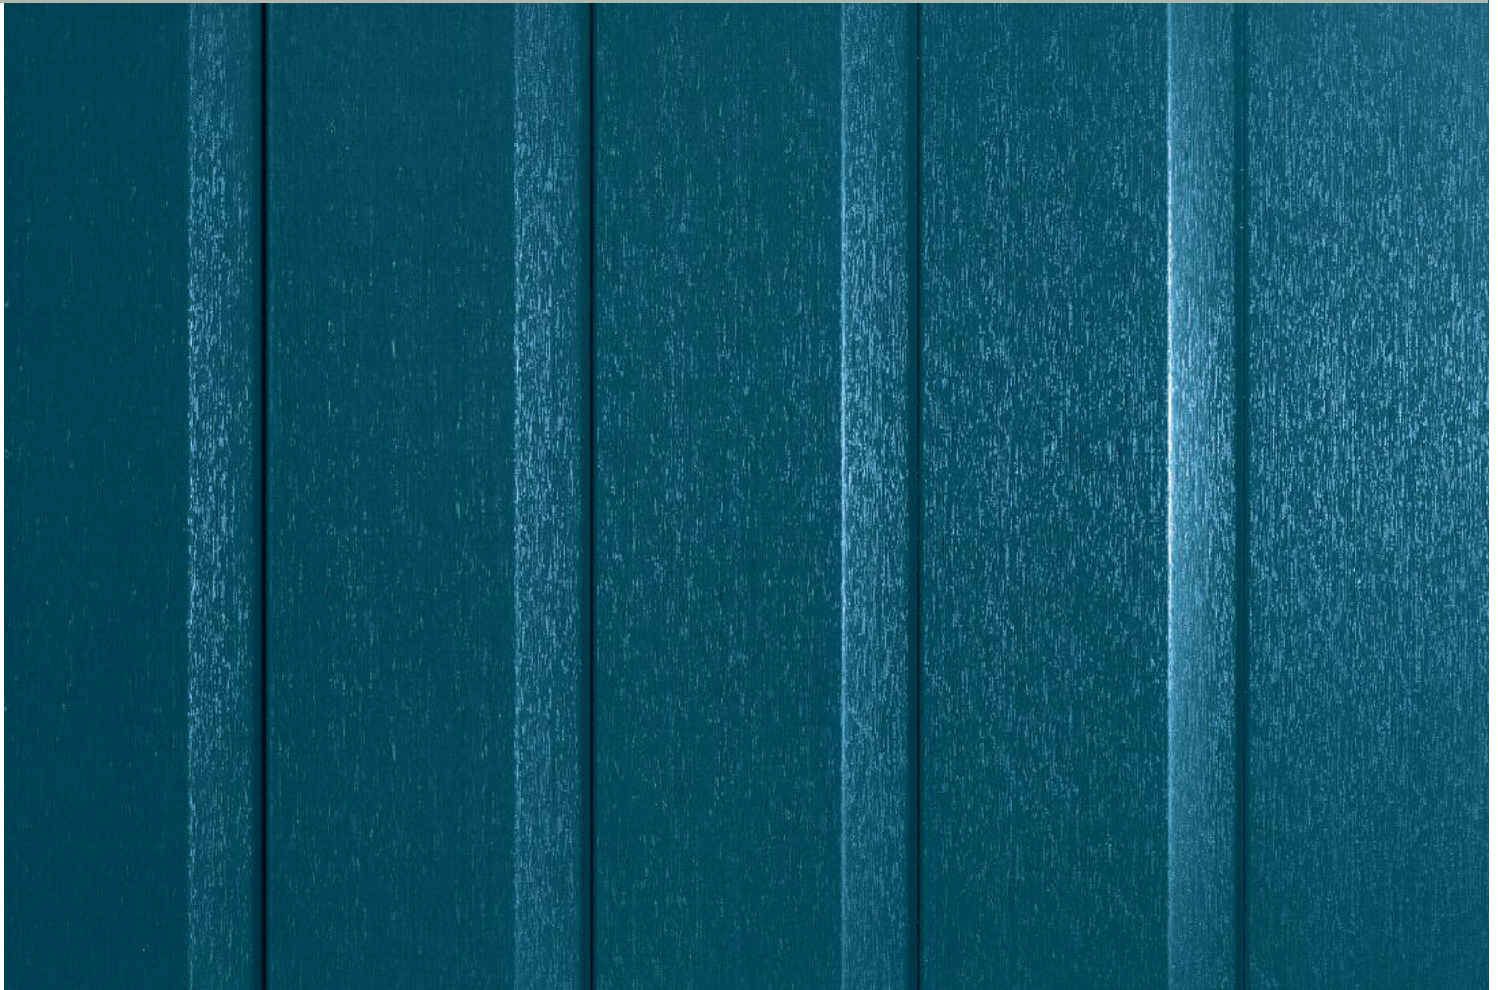

A SURTECO COMPANY

FACADE SYSTEMS

Great looks - great benefits

vinylPlus®

vinyPlus[®]

Trend profile with natural look

vinyPlus façade profiles are made from high-quality plastic materials and coated with a UV-resistant Renolit foil which has proven itself in exterior use. The maintenance free facade ensures durability without regular painting. It provides buildings with a perfect driving rain and weathering resistance.

vinyPlus facades are suitable, for example, for cladding of complete houses or details such as gable ends, soffits, barge boards, garages and much more.

- Attractive look
- With UV-resistant Renolit foil
- Colour versions equivalent to timber and to RAL
- High impact resistance
- Curtain-type and back ventilated
- Horizontal, vertical and diagonal installation possible
- Easy to install
- Can be installed quickly, cleanly and at low cost
- No maintenance and follow-up costs
- Makes painting superfluous
- Washable
- European building class E acc. to DIN EN 13501-1
- 10 year product warranty

are available in all standard colours.
(special colours available to order)

Façade profile 6000 x 150 mm (length x visible width)

Due to the printing process colour deviations against the original may occur.